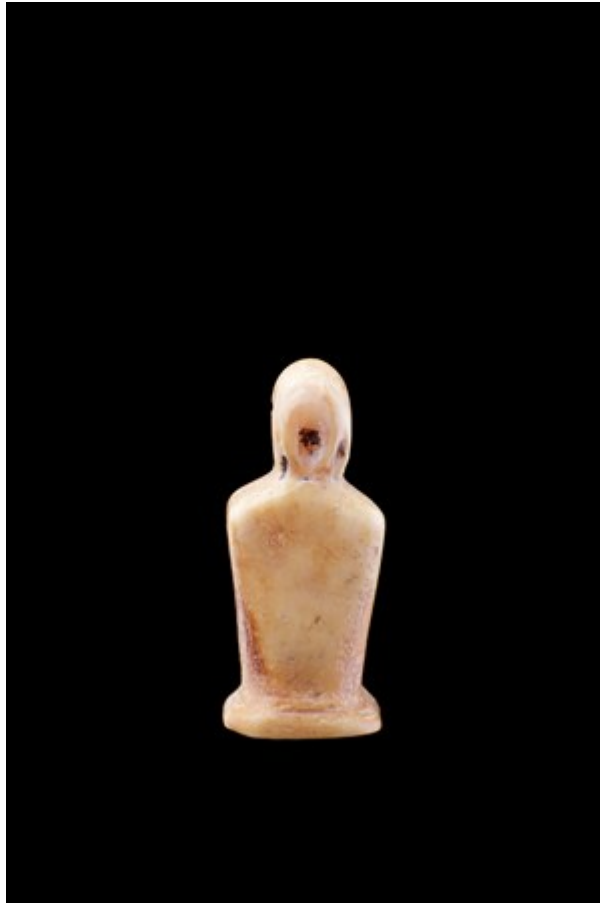

# *Finch & C<sup>o</sup>*

**BERING STRAIT INUIT ESKIMO MINIATURE WALRUS IVORY CARVING OF AN ABSTRACT HUMAN TORSO**  
A BERING STRAIT INUIT ESKIMO MINIATURE WALRUS IVORY CARVING OF AN ABSTRACT HUMAN TORSO

EARLY 19TH CENTURY

SIZE: 2.5CM HIGH - 1 INS HIGH

A BERING STRAIT INUIT ESKIMO MINIATURE WALRUS IVORY CARVING OF AN ABSTRACT HUMAN TORSO

EARLY 19TH CENTURY

SIZE: 2.5CMHIGH - 1 INS HIGH

**PROVENANCE**

EX ENGLISH PRIVATE COLLECTION