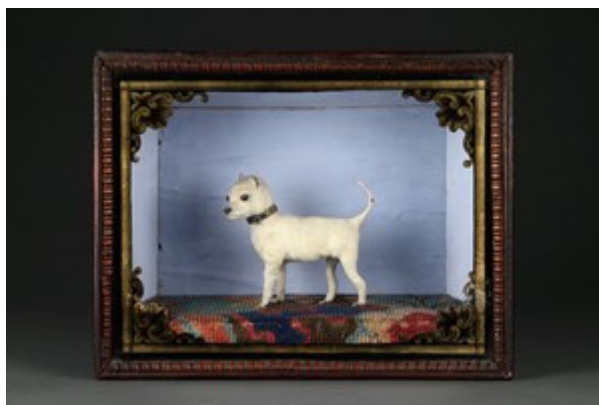

Finch & C^o

RARE VICTORIAN CASED TAXIDERMY SPECIMEN OF AN EXTRAORDINARY 'FREAK' MINIATURE DOG
RARE VICTORIAN CASED TAXIDERMY SPECIMEN OF AN EXTRAORDINARY 'FREAK' MINIATURE DOG
CIRCA 1860 - 1880

SIZE:

23CM HIGH, 29.5CM WIDE, 11CM DEEP - 9 INS HIGH, 11½ INS WIDE, 4¼ INS DEEP