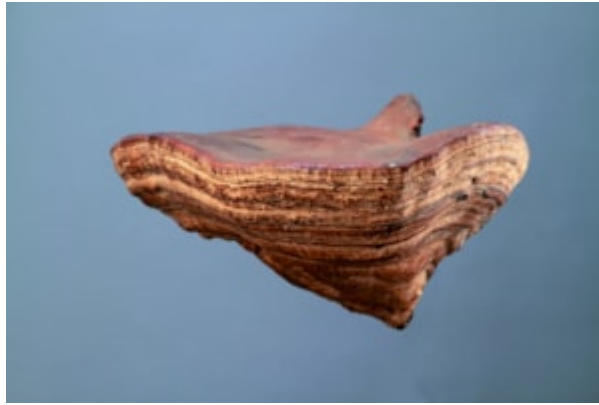

Finch & C^o

VICTORIAN SPECIMEN OF BRACKET FUNGUS 'GANODERMA RESINACEUM'

A LARGE VICTORIAN SPECIMEN OF BRACKET FUNGUS 'GANODERMA RESINACEUM'

MOUNTED TO FUNCTION AS A WALL BRACKET

LATE 19TH CENTURY

SIZE: 28CM HIGH, 25.5CM DEEP, 42.5CM WIDE – 11 INS HIGH, 10 INS DEEP, 16¼ INS WIDE

SEE: FINCH & CO CATALOGUE NO. 11, ITEM NO. 101, FOR ANOTHER EXAMPLE

LITERATURE

THROUGHOUT HISTORY FUNGUS IN ALL ITS MYRIAD FORMS AND VARIETIES HAS BEEN REGARDED AS MAGICAL. MYSTERIOUSLY APPEARING OVERNIGHT FROM THE SOIL OR BARK OF A TREE, FUNGI WERE OFTEN ASSOCIATED WITH THE SPIRITS OF THE WOODS AND FIELDS. SOME ARE EDIBLE AND HIGHLY SOUGHT AFTER SUCH AS THE TRUFFLE, AND SOME SO HIGHLY TOXIC, SUCH AS THE 'DESTROYING ANGEL', THAT ONE SMALL PIECE INGESTED CAN KILL A MAN.