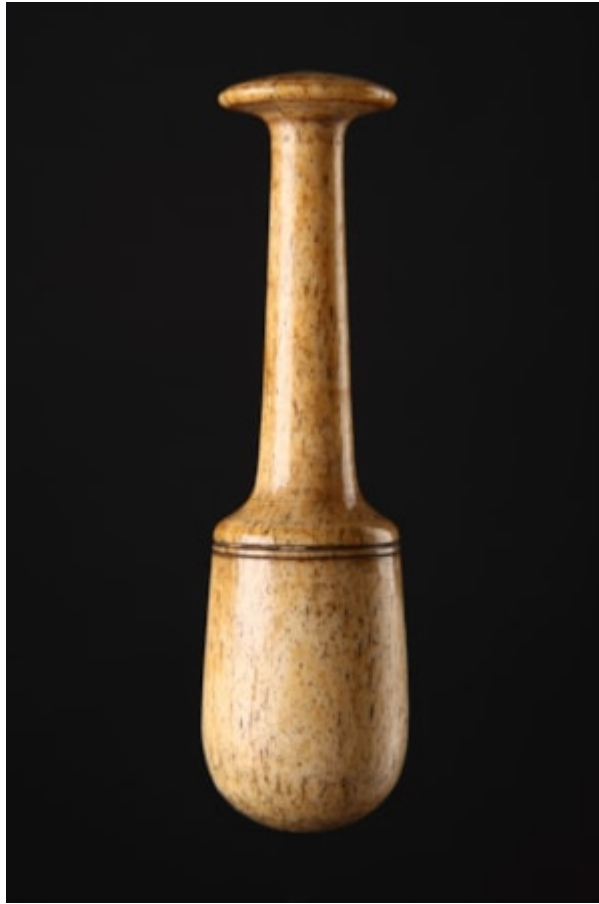

# *Finch & C<sup>o</sup>*

## **SAILORS SCRIMSHAW CARVED WHALEBONE PESTLE**

A SAILORS SCRIMSHAW CARVED WHALEBONE PESTLE

MD 19TH CENTURY

SIZE: 11.5CMLONG – 4½ INS LONG

## **LITERATURE**

MOST UTILITARIAN SCRIMSHAW WHALEBONE ITEMS WERE CARVED FOR USE ON BOARD SHIP, BUT SOMETIMES ITEMS OF USE IN THE KITCHEN WERE TAKEN HOME ON THE SAILOR'S RETURN TO HIS FAMILY. BECAUSE THE PREPARATION OF FOOD DEMANDED LONG HOURS AND BECAUSE MOST HOUSEWIVES TOOK PRIDE IN THEIR DAILY COOKING, KITCHEN UTENSILS WERE A POPULAR TYPE OF SCRIMSHAW.