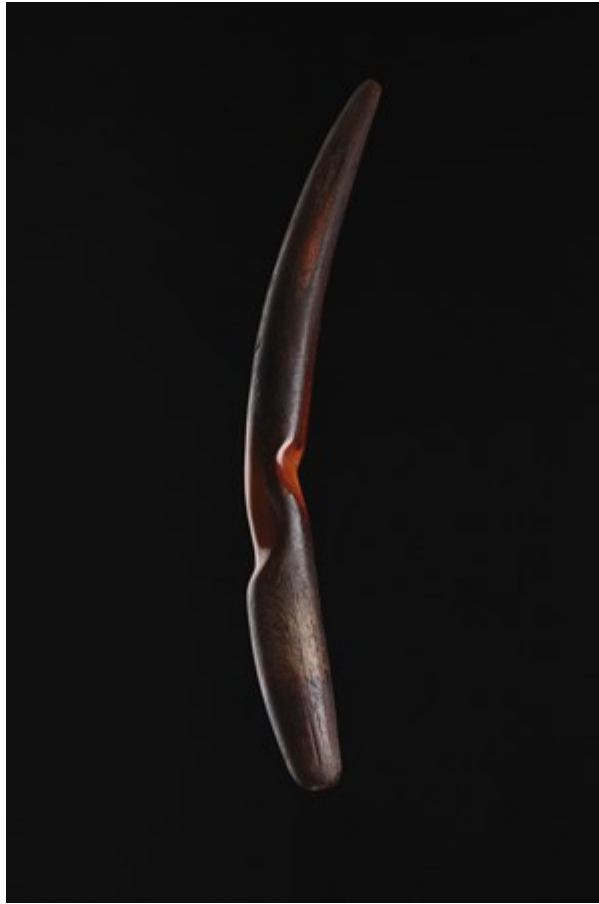

Finch & C^o

AFRICAN SOUTH CENTRAL ZAIRE KUBA IVORY PESTLE

A FINE AFRICAN SOUTH CENTRAL ZAIRE KUBA IVORY PESTLE
THE GRIP SHAPED AND WORN SMOOTH FROM A LONG PERIOD OF USE

RICH OLD REDDISH BROWN PATINA

EARLY 19TH CENTURY

SIZE: 60.5CM LONG – 23¾ INS LONG

SEE: FINCH & CO CATALOGUE NO. 13, ITEM NO. 47, FOR ANOTHER EXAMPLE

LITERATURE

FORMED FROM THE OLD TUSK OF AN ELEPHANT, PERHAPS EMBLEMATIC OF A POWERFUL ANCESTRAL HUNTER, THESE IVORY PESTLES ARE USED BY KUBA WOMEN TO POUND FOOD THAT IS TO BE USED CEREMONIALLY AND RITUALLY. THE PESTLES ARE PASSED DOWN TO SUCCEEDING GENERATIONS THROUGH THE FEMALE LINE AND ARE REGARDED AS AMULETIC OBJECTS OF GREAT STATUS.