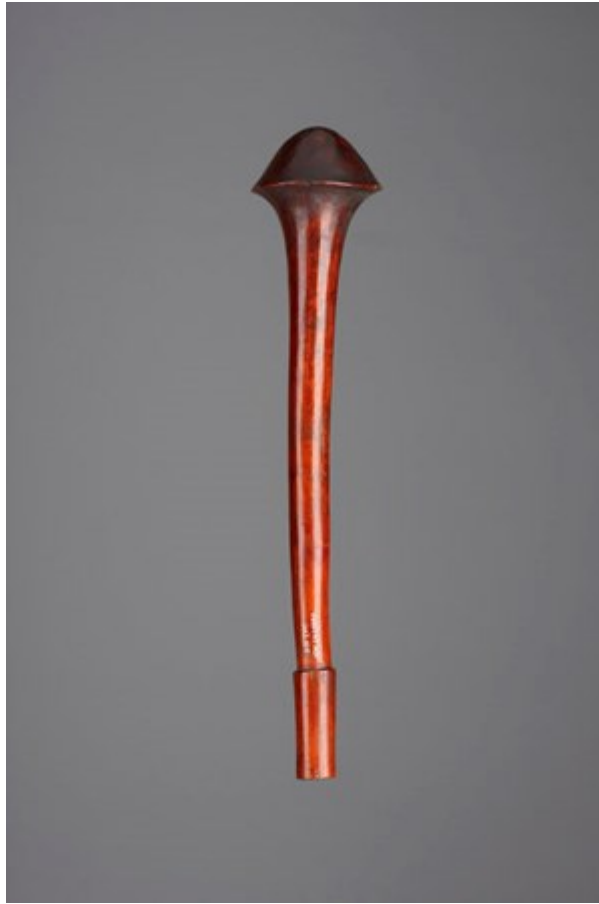

Finch & C^o

A MELANESIAN NEW CALEDONIA CARVED HARDWOOD WAR CLUB

A MELANESIAN NEW CALEDONIA CARVED HARDWOOD WAR CLUB WITH A LARGE MUSHROOM
SHAPED HEAD

WHITE PAINTED INSCRIPTION READING 'NEW CALEDONIA D10 ('53)'

OLD SMOOTH SILKY BROWN PATINA

EARLY 19TH CENTURY

SIZE: 63.5CM LONG – 25 INS LONG